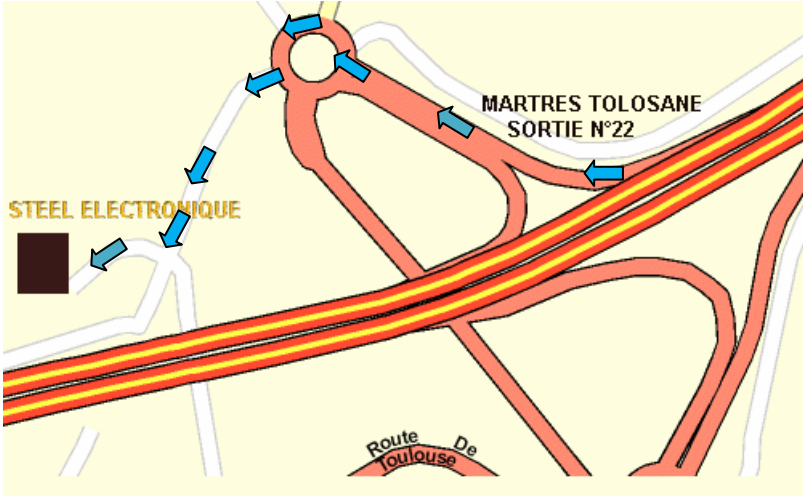

From the international airport Toulouse-Blagnac

Take **D902**

Head towards:
A62
A61
BORDEAUX
MONTPELLIER
TOULOUSE-CENTRE
PURPAN

Close to **Toulouse**, Continue along: **A624**

Head towards:

A61
MONTPELLIER
FOIX
TARBES
LE MIRAIL

Continue along: **A620 / E09**

A620
E09

SPEED CAMERA:A620 km marker 7.8 (90 km/h),near Toulouse.

Head towards:

FOIX
TARBES
LOURDES
SAINT-SÉBASTIEN

Continue along: **A64 / E80**

Muret: Toll: 1.60 EUR

Passing close to **Muret**

Take the exit towards:

EXIT 22
MARTRES-TOLOSANE

65 km 00h42

D83 At the roundabout, take the 4th exit

STEEL ELECTRONIQUE GPS Coordinates

N : 43.20886

E : 1.02043

TARBES

TOULOUSE