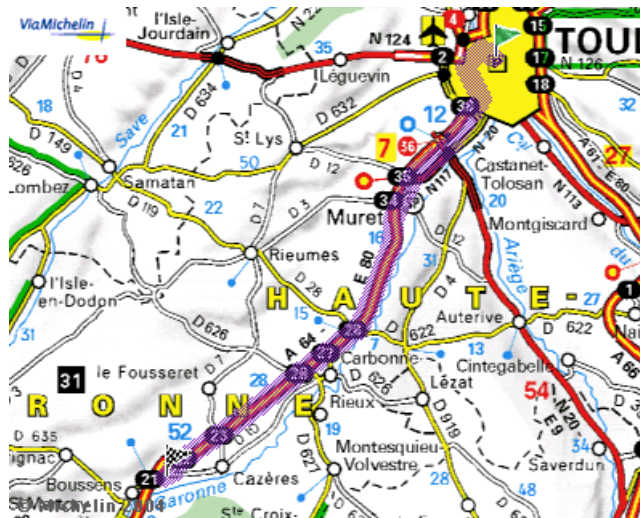

From the international airport Toulouse-Blagnac

Take **D902**

Head towards:
A62
A61
BORDEAUX
MONTPELLIER
TOULOUSE-CENTRE
PURPAN

Close to **Toulouse**, Continue along: **A624**

Head towards:

A61
MONTPELLIER
FOIX
TARBES
LE MIRAIL

Continue along: **A620 / E09**

A620
E09

SPEED CAMERA:A620 km marker 7.8 (90 km/h),near Toulouse.

Head towards:

FOIX
TARBES
LOURDES
SAINT-SÉBASTIEN

Continue along: **A64 / E80**

Muret: Toll: 1.60 EUR

Passing close to **Muret**

Take the exit towards:

EXIT 22
MARTRES-TOLOSANE

65 km 00h42

D83 At the roundabout, take the 4th exit

STEEL ELECTRONIQUE GPS Coordinates

N : 43.20886

E : 1.02043

TARBES

TOULOUSE